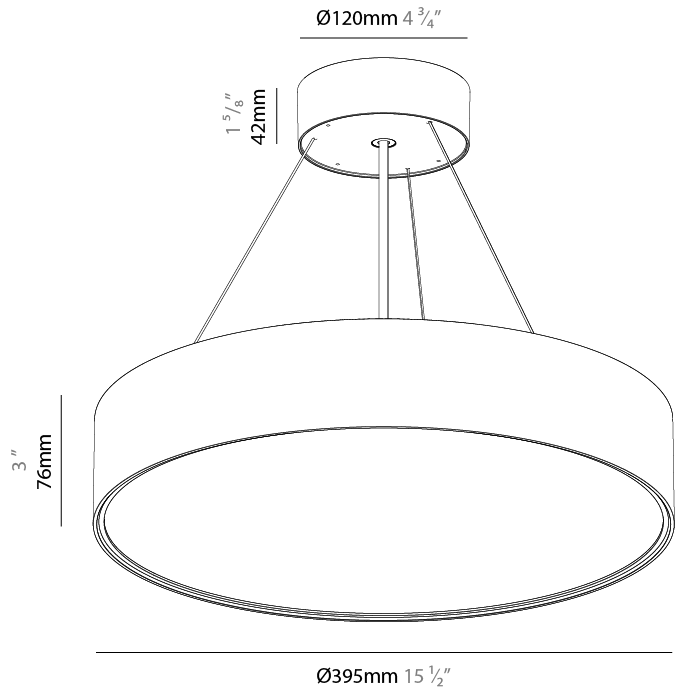

GENERAL

Series: Sign EVO
Partner: Prolicht
Division: Architectural
Installation: Suspension
Product Type: Pendant
Mounting Location: Ceiling
Light Distribution: Direct / Indirect

PHYSICAL

Shape: Round
Diameter (mm): 395
Diameter (in): 15 1/2
Height (mm): 82
Height (in): 3 3/4
Weight (kg): 4.2
Diffuser: PMMA - Opal / Microprism / Clear Microprism
Fixture Finish: SSR / BKV / CWI / CRY / HAB / UFT / ITA / RUA / FTG / MYG / LOD / PUS / FRO / FUP / KIA / POP / BLS / SPG / MEY / GOH / CHC / COM / ABZ / JAG / OBR / MOS / ROR
Fixture Material: PMMA / Extruded Aluminum / Steel
Cable Details: 2000mm or 6000mm Transparent Cable

ELECTRICAL

Lamp Type: LED (Zhaga Standard)
Input Wattage (W): 33.8
Total Output Wattage (W): 30.9
Dimming: Tri-Mode (Non-Dimming and Phase Dimming (120Vac only) and 0-10V Dimming)
Driver Included: Yes
Driver Location: Integrated
Driver Type: Constant Current - Universal
Driver Class: Class 2
Input Voltage (V): 120
Constant Current (mA): 350mA & 700mA
Upon Request: MATTER Dimming / DALI Dimming (Remote)

LED

Color Temperature (°K): 2700 / 3000 / 3500 / 4000
Max. Delivered Lumen (lm): Max 5170 (4071 Dir / 1100Ind)
Nominal Lumen (lm): Max 5971
CRI: >90 CRI
Lamp Life (hrs): 50000

OPTICAL

RATINGS AND CERTIFICATIONS

Certified By: Certified for North American Standards
IP rating: IP40